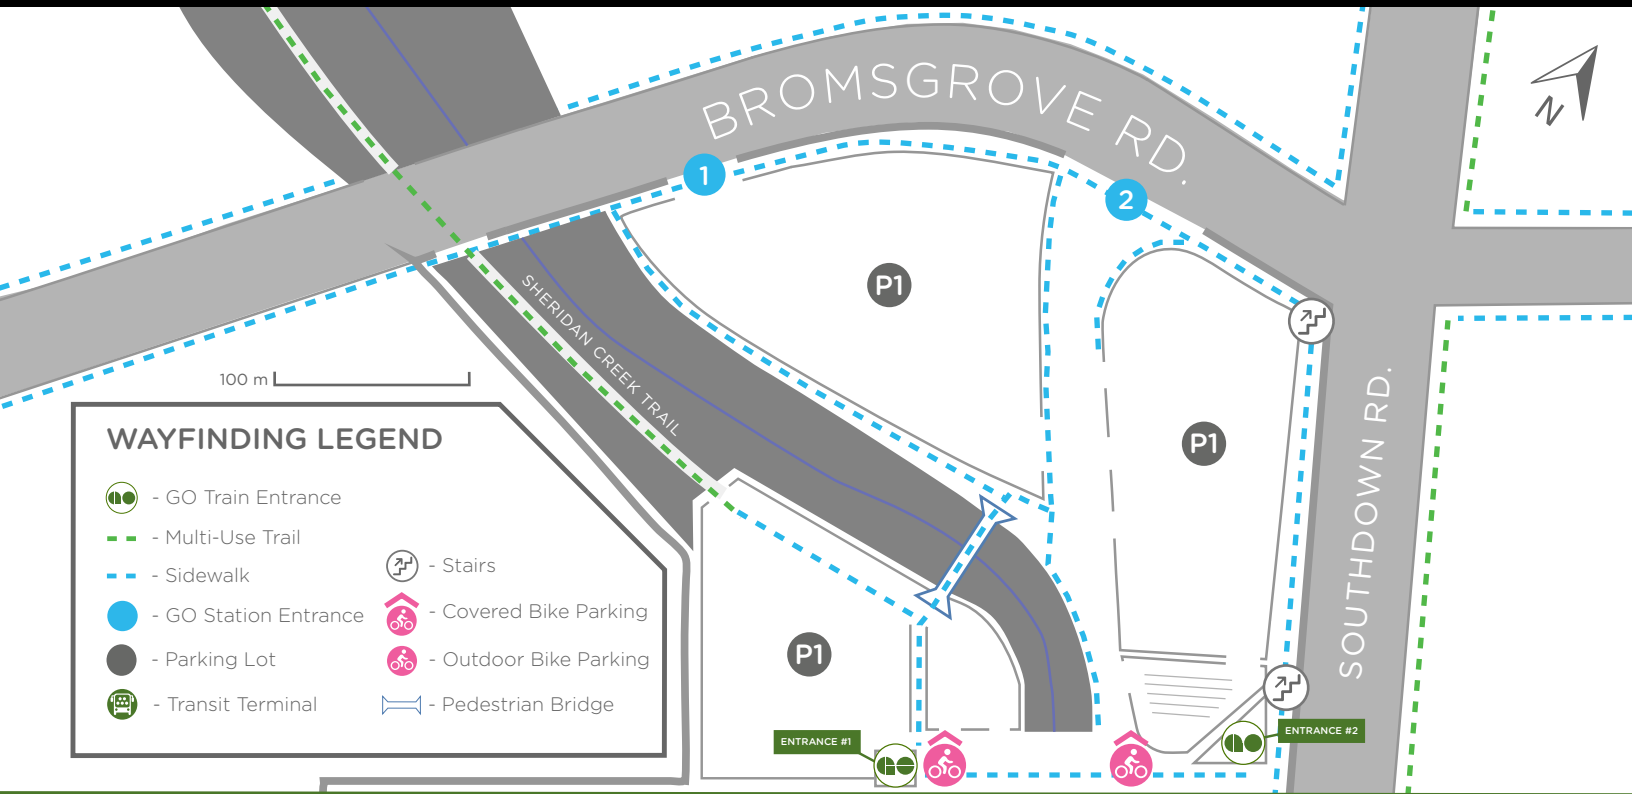

CLARKSON GO STATION MAP

LAKESHORE WEST

CLARKSON GO STATION MAP

LAKESHORE WEST