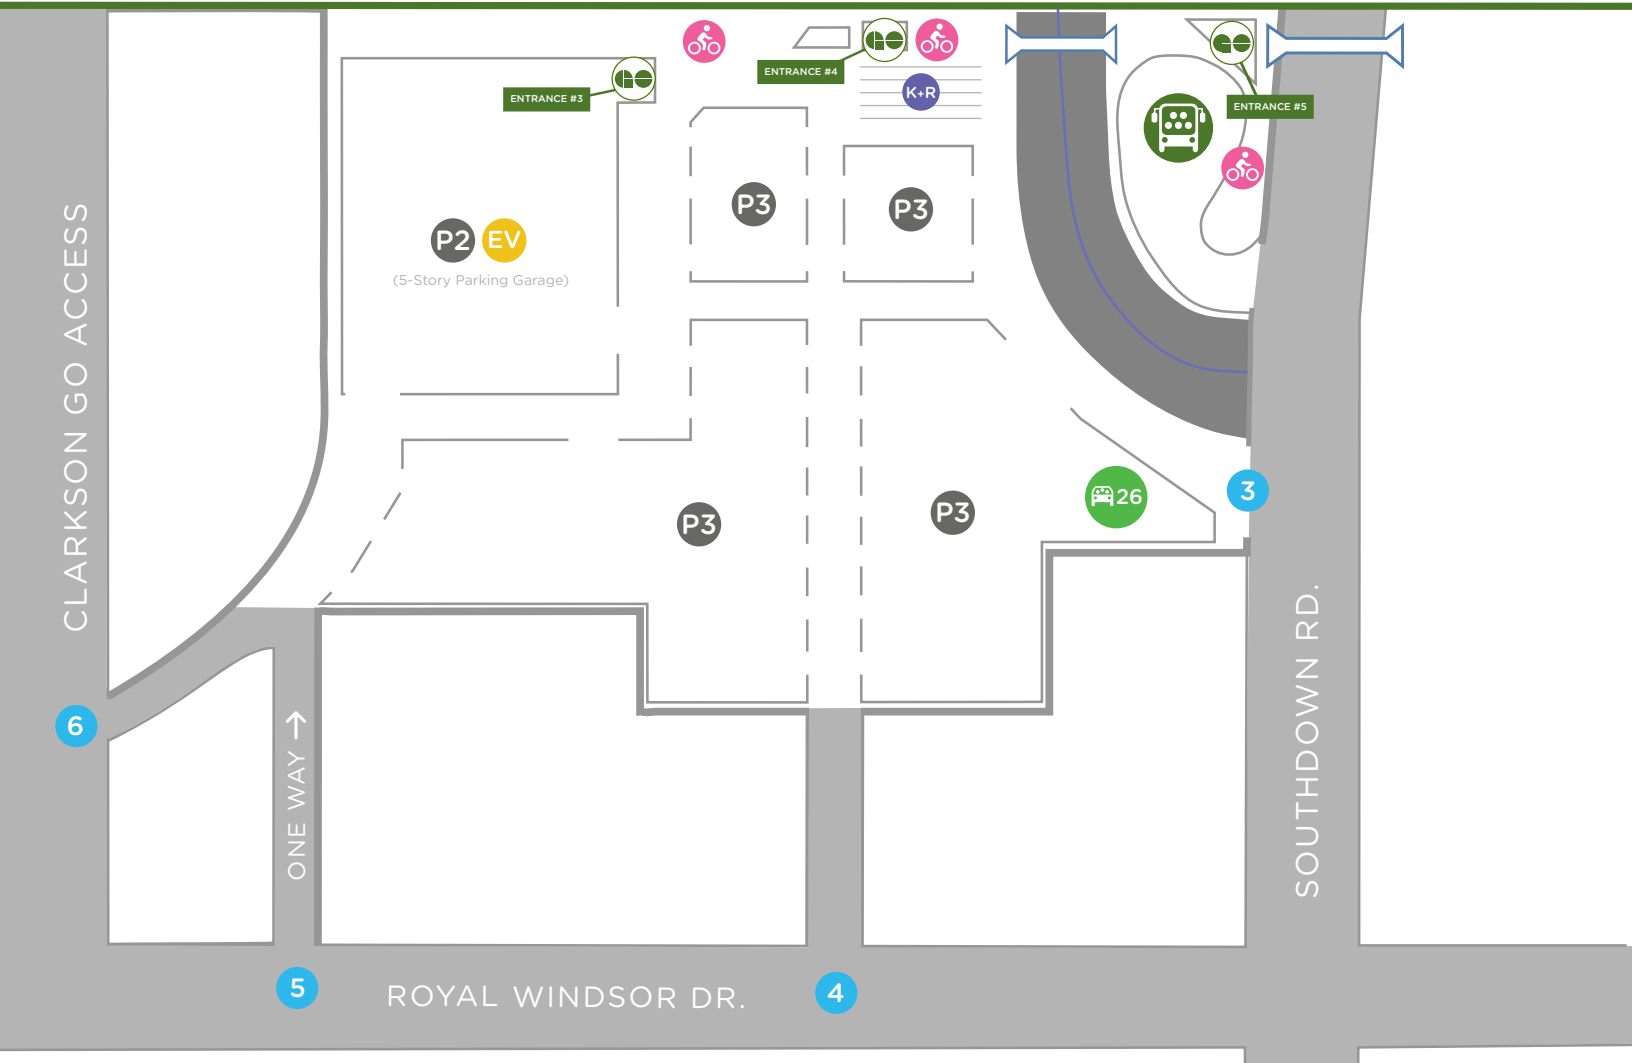

CLARKSON GO STATION MAP

LAKESHORE WEST

CLARKSON GO STATION MAP

LAKESHORE WEST