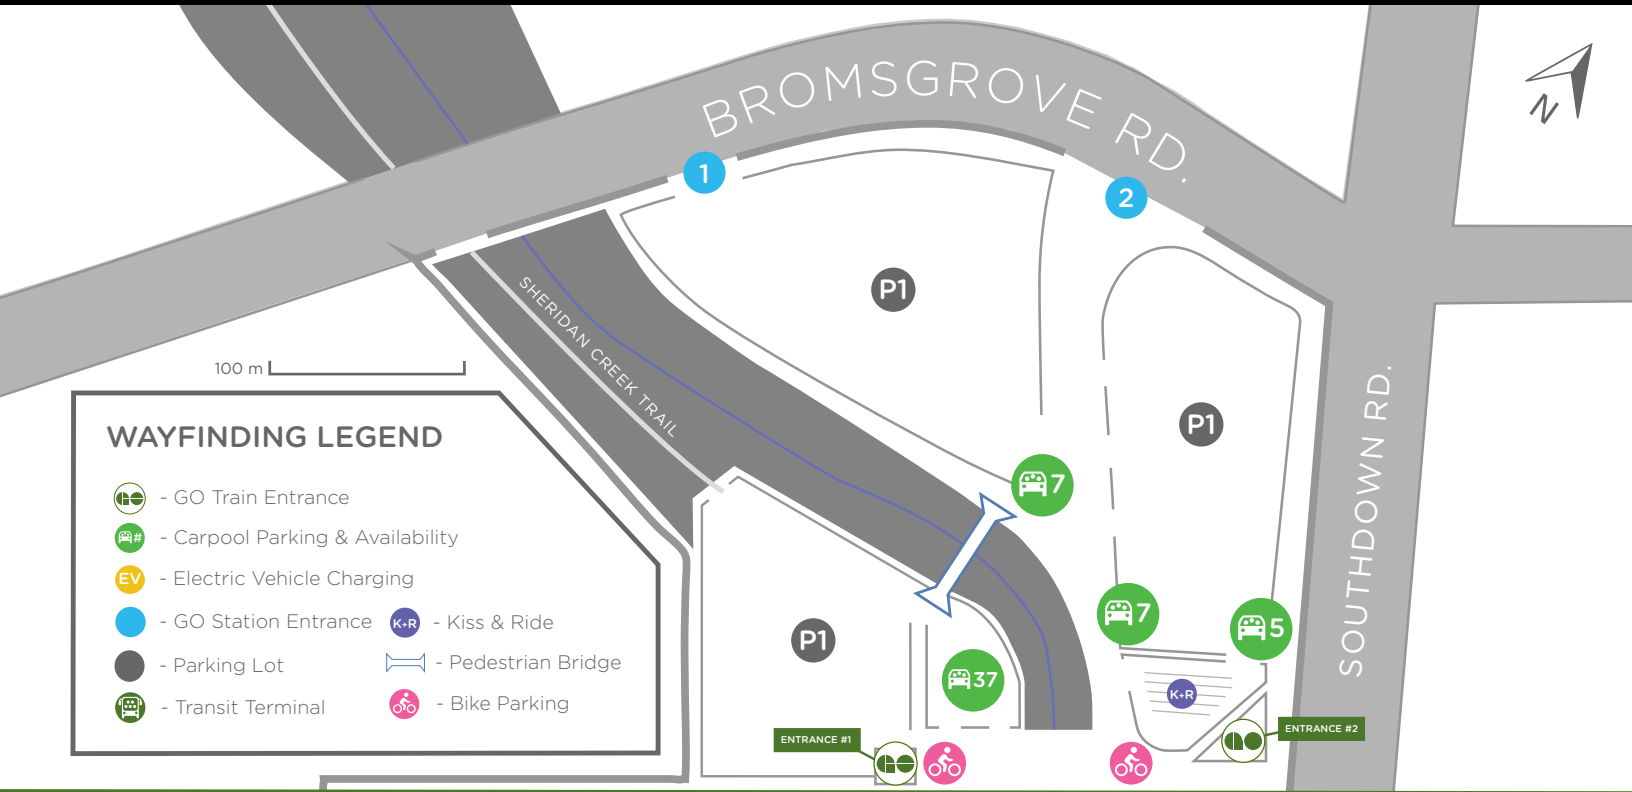

CLARKSON GO STATION MAP

LAKESHORE WEST

CLARKSON GO STATION MAP

LAKESHORE WEST